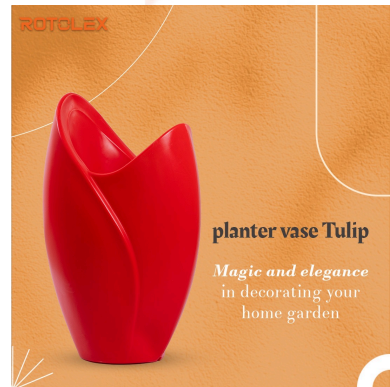

Ambients

www.rototex.com

Amman-Jordan
info@rototex.com