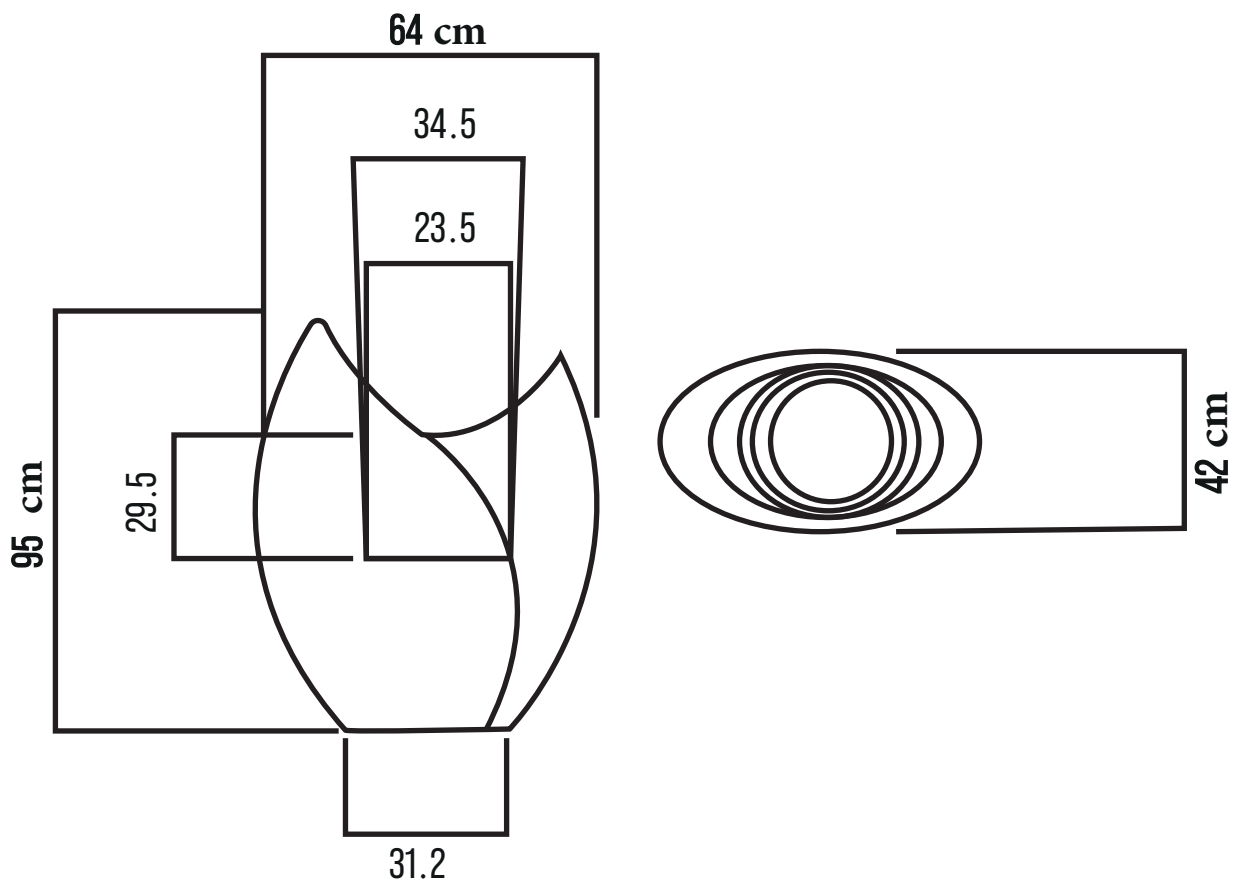

Made of %100 polyethylene materials Environmentally friendly the product is suitable for indoor and outdoor use
Available in different finishes

Weight: 15 Kg

www.rotolex.com

Amman-Jordan
info@rotolex.com